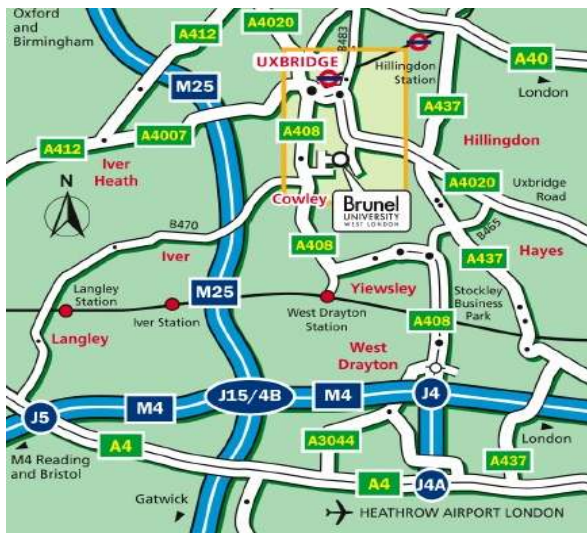

LONDON, Brunel University

Classic Course

Duration: 2 - 4 weeks

Ages: 10 - 17

Brunel University
Uxbridge
Middlesex UB8 3PH

Centre Highlights

- Standard and en suite accommodation
- Range of shops and cafes on campus
- Easy access to London by underground
- Exciting cosmopolitan atmosphere

Public Travel Links

- Nearest airports: Heathrow (10 kms), Gatwick (63 kms), Stansted (100 kms)
- Nearest tube station: Uxbridge
- Local bus routes from campus to underground station

Centre Accommodation Details	Y/N	Notes
Capacity		300 ensuite 150 standard
Ensuite	✓	
Standard	✓	
Single	✓	
Twin	X	
Multi-bed	X	
Towels provided	✓	
Kitchen for Group Leader use	✓	
Sitting room	✓	
Laundry - service wash	X	
Laundry - coin operated machines	✓	
Internet access for students	X	
Wifi access for students	X	
Internet access for Group Leaders	✓	Extra charge: £20 per week
Television lounge	X	
Ratio of showers/toilets to beds	1:1 1:6	En suite Standard