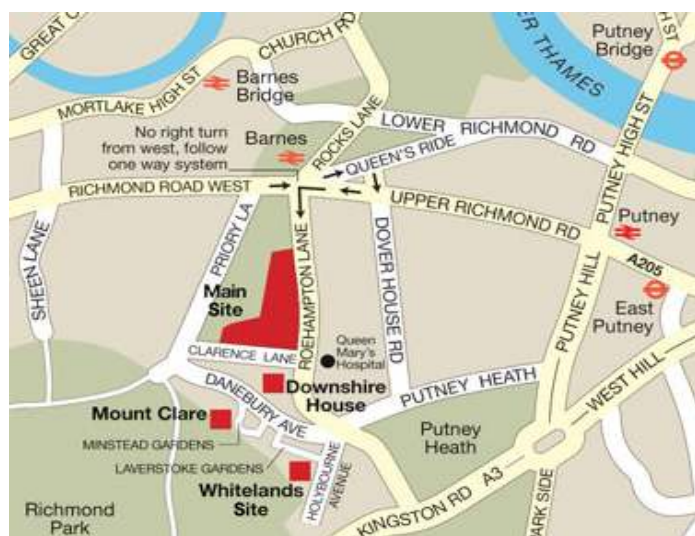

## LONDON, Roehampton University

### Classic Course

Duration: 2 - 4 weeks

Ages: 13 - 17

Roehampton University (Whitelands Campus)  
 Parkstead House  
 Holybourne Avenue  
 Roehampton  
 London SW15 4JD

### Centre Highlights

- Beautiful campus combining new buildings with Georgian architecture
- Excellent location on the edge of Richmond Park
- En suite accommodation

### Public Travel Links

- Nearest airports: Heathrow (22 kms), Gatwick (53 kms), Stansted (83 kms), Luton (62 kms)
- Located in Zone 2 of the London Transport system
- Easily accessible by bus, rail or underground
- Nearest underground station: Putney
- Nearest rail station: Barnes