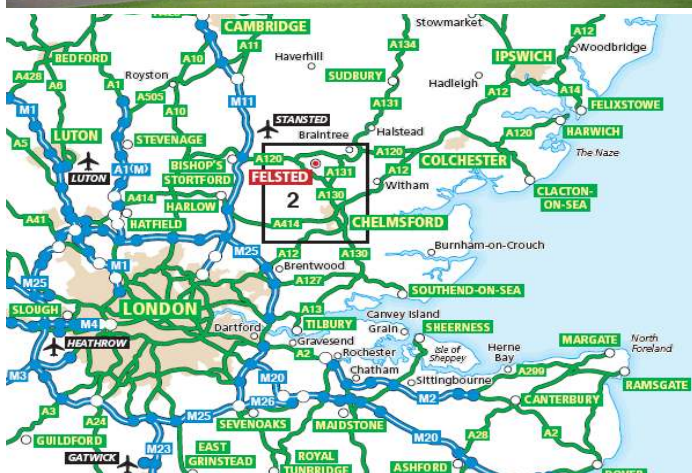

## FELSTED, Felsted School

Classic Course  
Language Playschool

Duration: 2 - 4 weeks

Ages: 10 - 16

Duration: 2 - 4 weeks

Ages: 7 - 10

Felsted School  
Felsted  
Great Dunmow  
Essex  
CM6 3LL

### Centre Highlights

- Exceptionally beautiful campus
- Located in an attractive Essex village
- Near to London and Cambridge
- Excellent Sports Facilities
- Indoor swimming pool
- Football option

### Public Travel Links

- Nearest airports: Stansted (19km), Heathrow (118km)
- Nearest rail station: Chelmsford (15 minute taxi from school)

Centre Accommodation Details	Y/N	Notes
Capacity		300
Ensuite	X	
Standard	✓	
Single	✓	
Twin	✓	
Multi-bed	✓	
Towels provided	X	
Kitchen for Group Leader use		Limited kitchen use
Sitting room	✓	
Laundry - service wash	✓	
Laundry - coin operated machines	X	
Internet access for students	✓	
Wifi access for students	X	
Internet access for Group Leaders	✓	
Television lounge	X	
Maximum ratio of showers/toilets to beds	1:5	